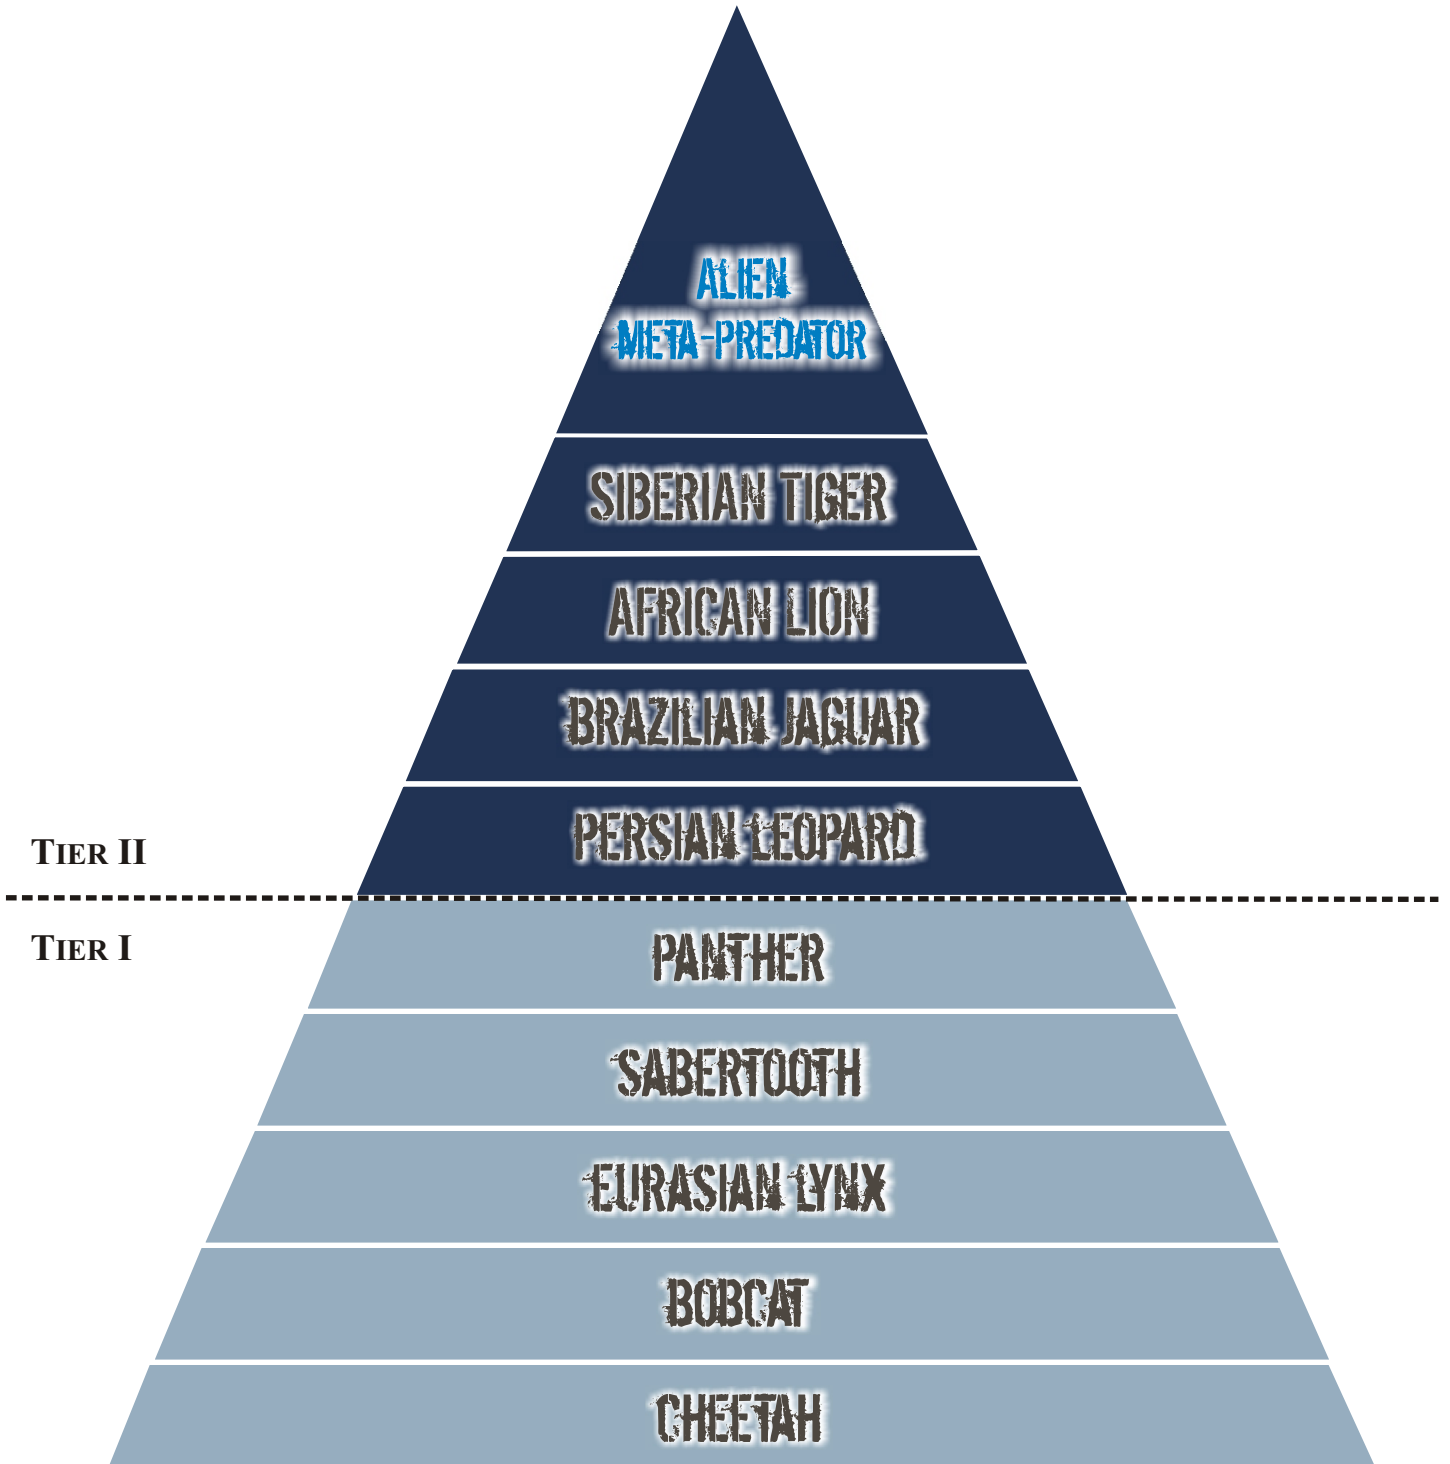

# EVOLUTION OF A GUTCHECKER

ALIEN  
META-PREDATOR

SIBERIAN TIGER

AFRICAN LION

BRAZILIAN JAGUAR

PERSIAN LEOPARD

TIER II

PANTHER

TIER I

SABERTOOTH

EURASIAN LYNX

BOBCAT

CHEETAH

# GUTCHECK YOURSELF